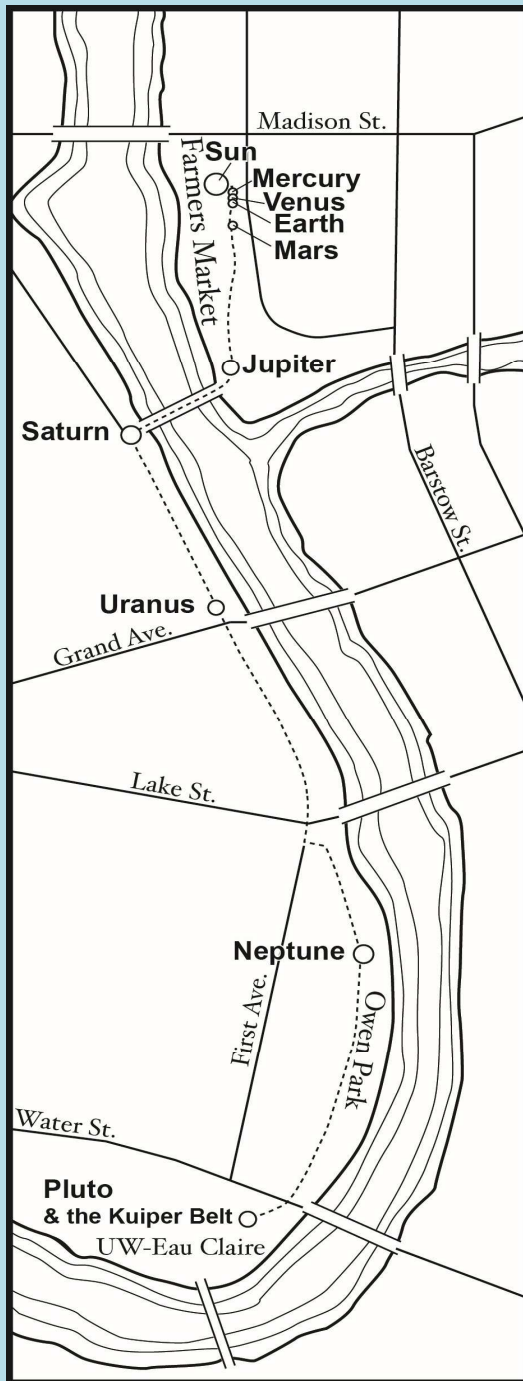

EAU CLAIRE'S PLANET WALK

Saturn

is located on the west end of the footbridge crossing the Chippewa River

Uranus

is located on the walking path just north of Grand Avenue

Neptune

is located on the walking path at the end of Hudson Street

PLUTO

is located on the walking path south of Water Street along the Chippewa River

The SUN

Is located on top of the small kiosk in Phoenix park located south of the intersection of Madison Street and Riverside Terrace. An overview of the walk is located on the west side.

Mercury

is located just south of the kiosk on Riverside Terrace

Venus, Earth & Mars

are located further south along Riverside Terrace

Jupiter

is located at the east end of the footbridge which crosses the Chippewa River